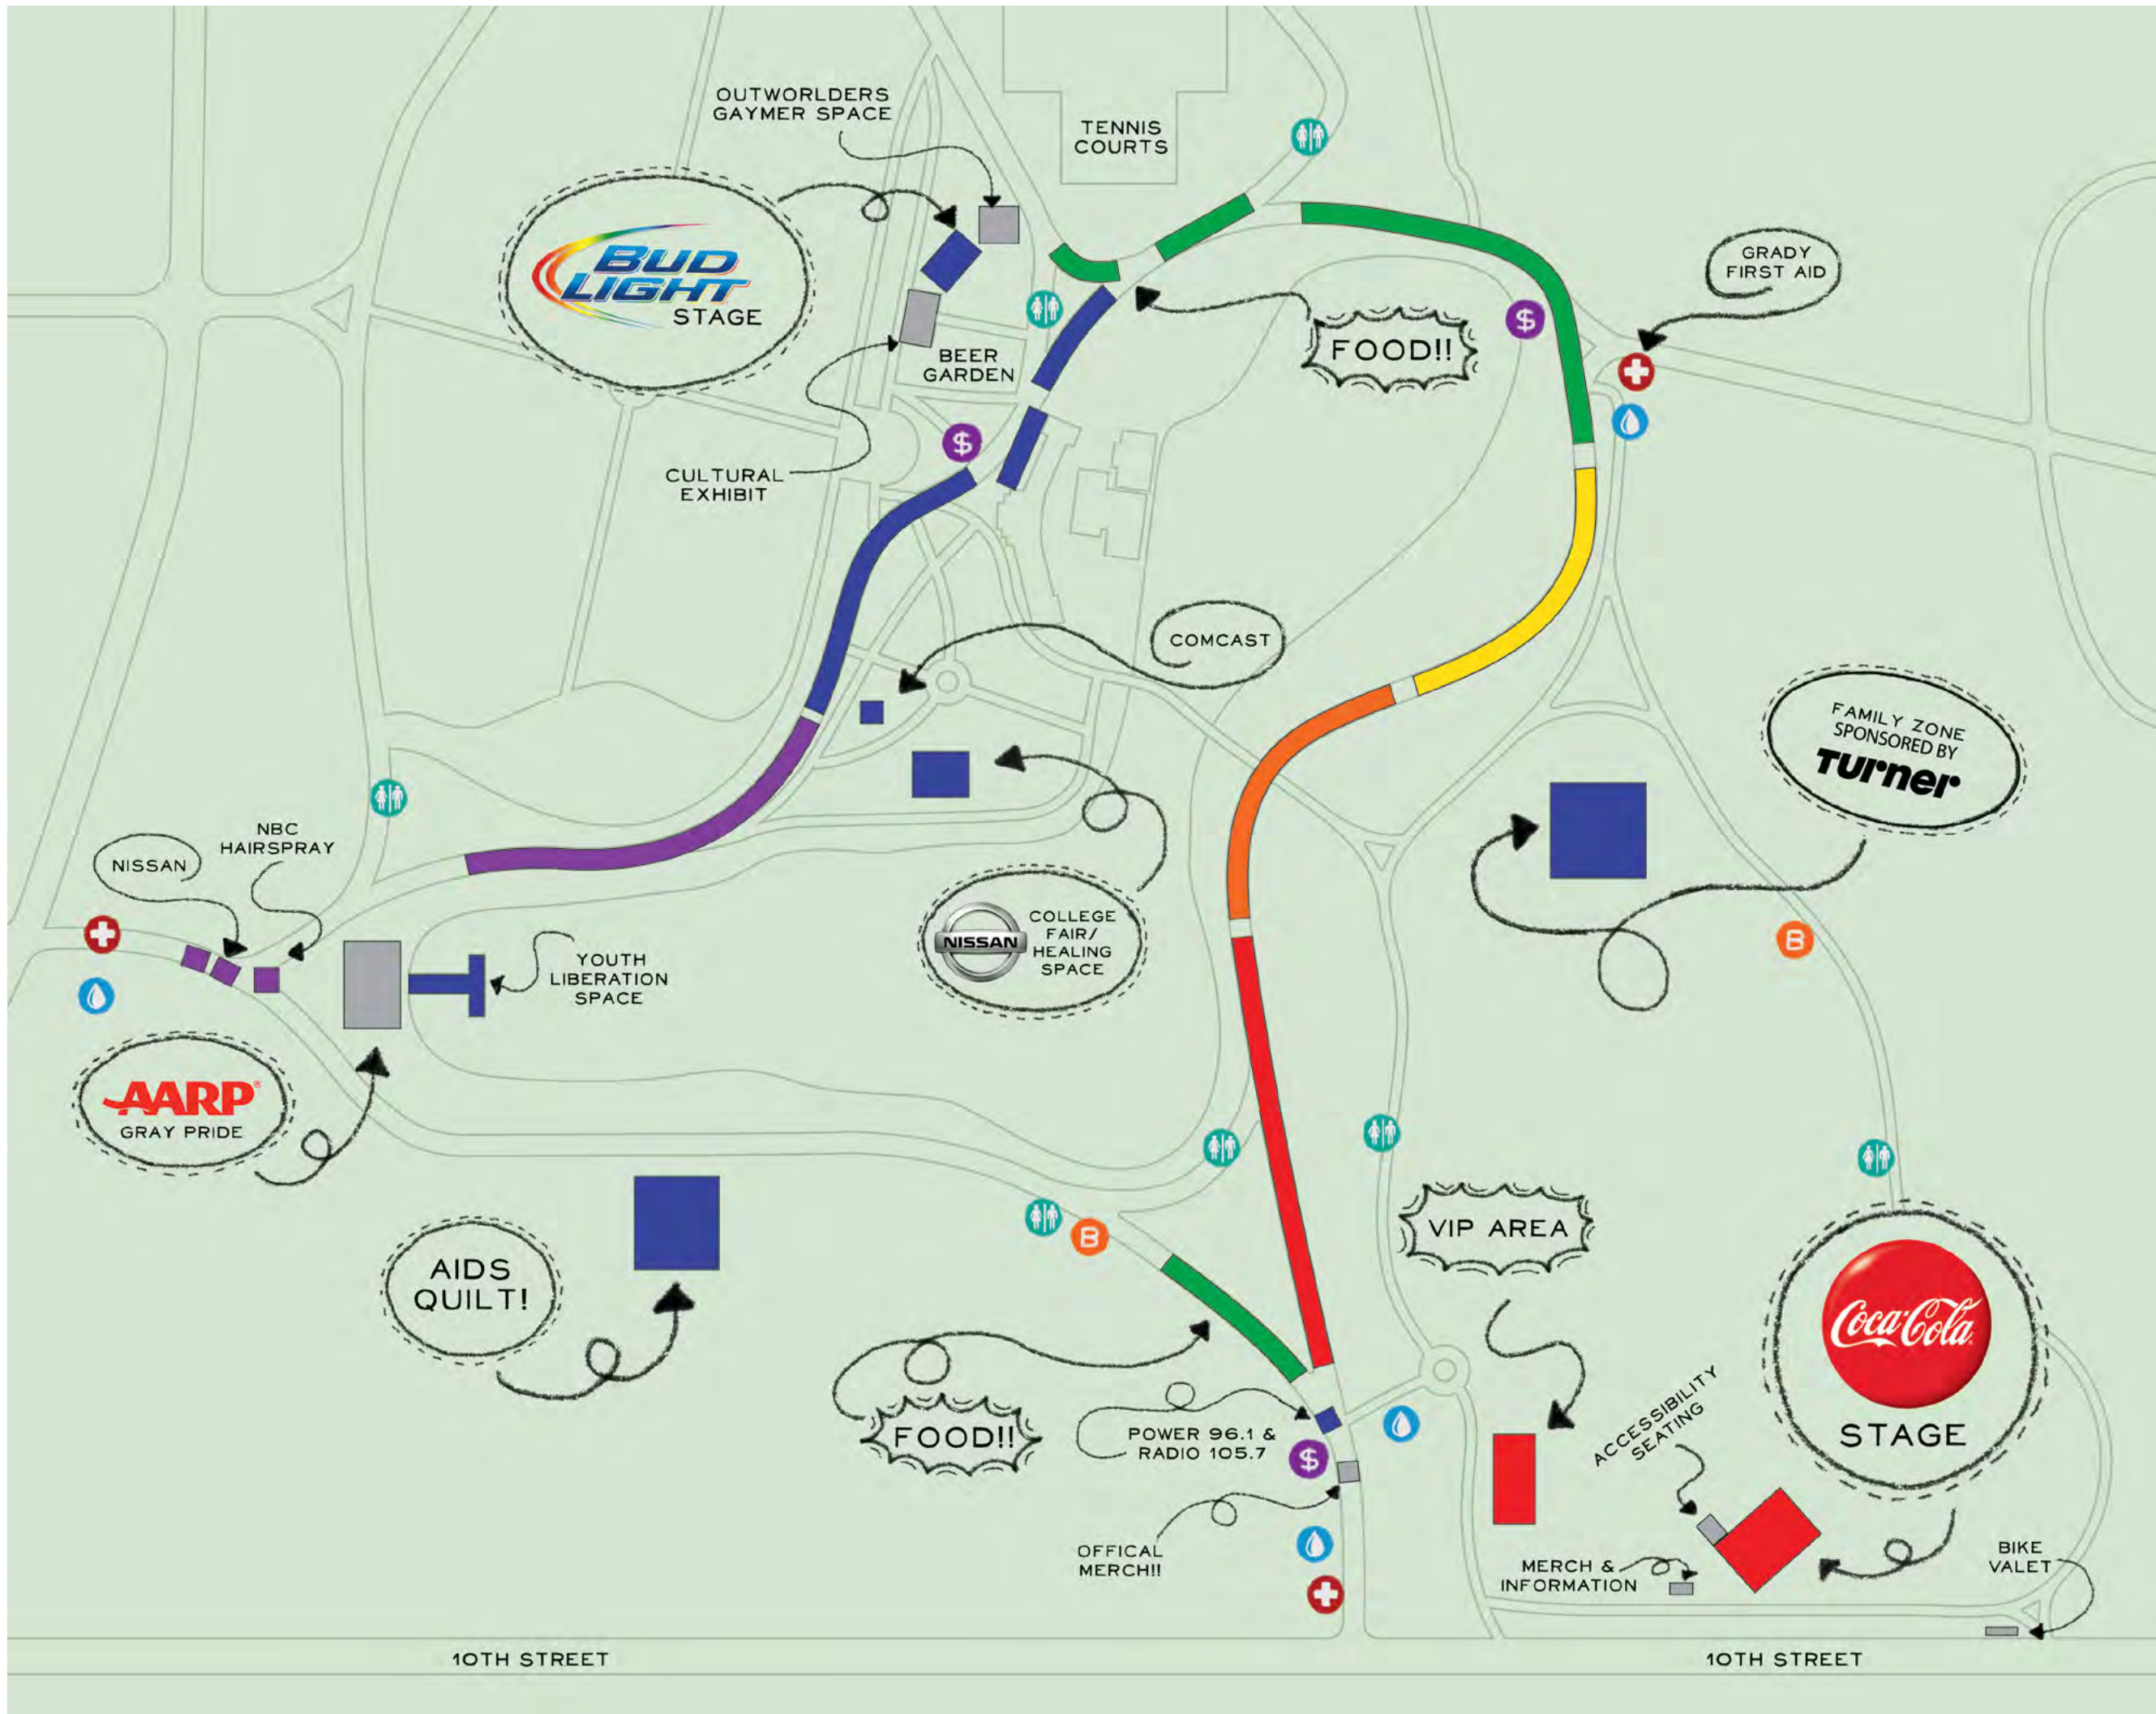

# KEY

- R = Red Booths
- O = Orange Booths
- Y = Yellow Booths
- G = Green Booths
- B = Blue Booths
- P = Purple Booths
- \$ ATM
- B Baby Changing Station?
- + First Aid provided by Grady Health System
- 💧 Free Water Station
- ♿ Restrooms

All Listings as of September 20, 2016.  
 If you can't find the booth you are looking for, look for PRIDE INFORMATION volunteers in bright pink shirts roaming the park.

# HAPPY PRIDE EVERYONE!

atlanta can't live without